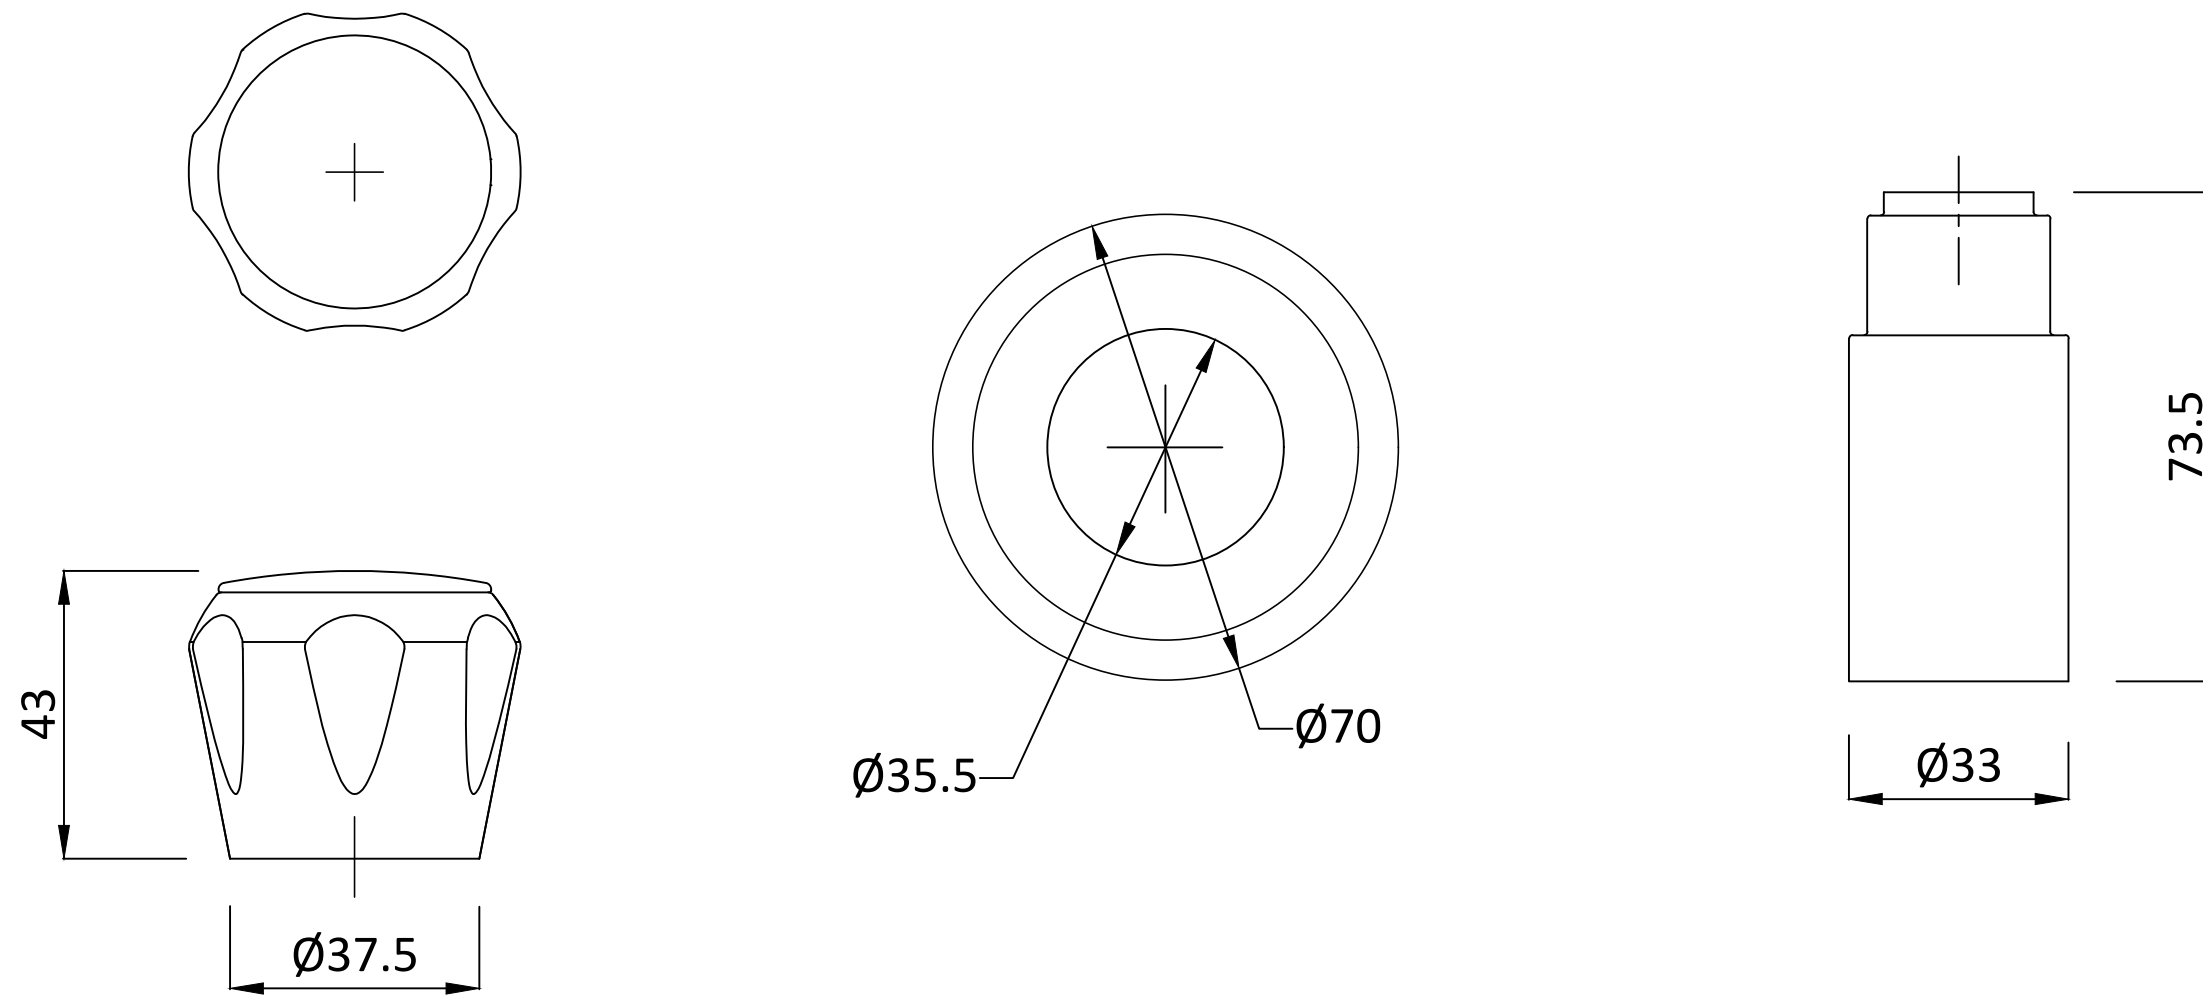

PART DESCRIPTION : EXPOSED PART KIT FOR CONCEALED STOP COCK (WITH SLEEVE, HANDLE & FLANGE)

CAT NO. F330009CP

RSC/019